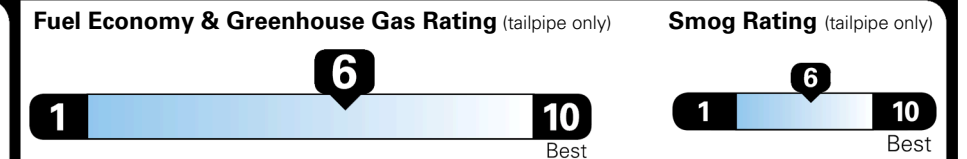

This vehicle emits 269 grams CO₂ per mile. The best emits 0 grams per mile (tailpipe only). Producing and distributing fuel also create emissions; learn more at fueleconomy.gov.

Actual results will vary for many reasons, including driving conditions and how you drive and maintain your vehicle. The average new vehicle gets 29 MPG and costs $8,500 to fuel over 5 years. Cost estimates are based on 15,000 miles per year at $ 3.30 per gallon. MPGe is miles per gasoline gallon equivalent. Vehicle emissions are a significant cause of climate change and smog.

fueleconomy.gov

Calculate personalized estimates and compare vehicles

GOVERNMENT 5-STAR SAFETY RATINGS

Overall Vehicle Score ★★★★★

Based on the combined rating of frontal, side and rollover. Should ONLY be compared to other vehicles of similar size and weight.

Frontal Driver ★★★★★

Crash Passenger ★★★★★

Based on the risk of injury in a frontal impact. Should ONLY be compared to other vehicles of similar size and weight.

Side Front seat ★★★★★

Crash Rear seat ★★★★★

Star ratings based on the risk of injury in a side impact.

Rollover ★★★★★

Star ratings based on the risk of rollover in a single-vehicle crash.

Star ratings range from 1 to 5 stars (★★★★★) with 5 being the highest.

Source: National Highway Traffic Safety Administration (NHTSA).

www.safercar.gov or 1-888-327-4236

Manufacturer's suggested retail price includes Manufacturer's recommended pre-delivery service. License and title fees, state and local taxes and other dealer installed options and accessories are not included in the manufacturer's suggested retail price.

PARTS CONTENT INFORMATION

FOR VEHICLES IN THIS CAR LINE U.S./CANADIAN PARTS CONTENT: 20 %

MAJOR SOURCES OF FOREIGN PARTS:
MEXICO: 45%
KOREA: 30%

NOTE: PARTS CONTENT DOES NOT INCLUDE FINAL ASSEMBLY, DISTRIBUTION, OR OTHER NON-PARTS COSTS.

FOR THIS VEHICLE FINAL ASSEMBLY POINT: PESQUERIA, NL, MEXICO

COUNTRY OF ORIGIN ENGINE (MOTOR): USA

TRANSMISSION: MEXICO