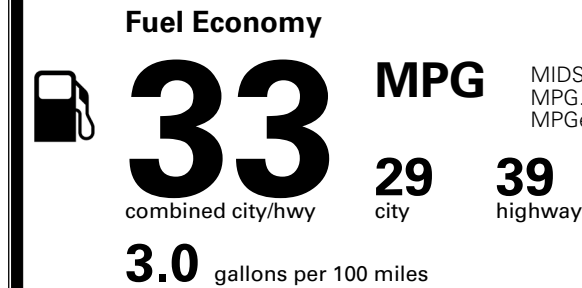

\$ 24,885.00

INLAND FREIGHT AND HANDLING

\$ 1,245.00

TOTAL MANUFACTURER'S SUGGESTED RETAIL PRICE ▶ \$ 26,130.00

TOTAL ADDITIONAL WEIGHT:

*Additional terms and conditions apply.
 **Kia Connect may be currently unavailable for some Model Year 2022 and newer vehicles sold or purchased in Massachusetts; please see owners.kia.com for more information.
 NOTE: When you purchase this vehicle, Kia America, Inc. collects personal information you provide to the dealership. For information on our collection and use of personal information and your rights, please see our Privacy Policy on www.kia.com.

EPA DOT Fuel Economy and Environment

Gasoline Vehicle

MIDSIZE CARS range from 15 to 139 MPG. The best vehicle rates 146 MPGe.

You save \$1,000
 in fuel costs over 5 years compared to the average new vehicle.