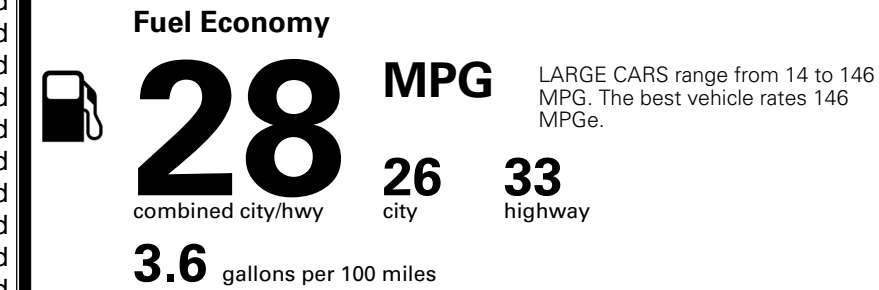

EPA DOT Fuel Economy and Environment

Gasoline Vehicle

You spend $250 more in fuel costs over 5 years
compared to the average new vehicle.

Annual fuel cost $1,750