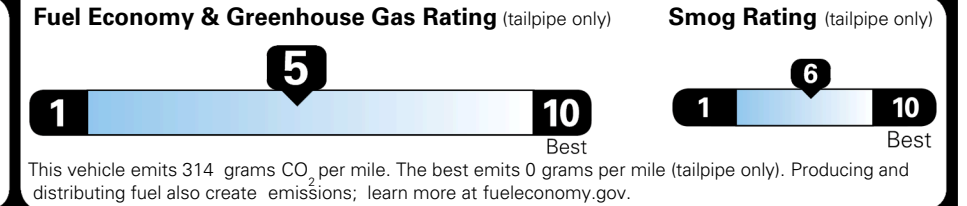

EPA DOT Fuel Economy and Environment

Gasoline Vehicle

You spend
\$250
 more in fuel costs
 over 5 years
 compared to the
 average new vehicle.

Annual fuel cost
\$1,750

Actual results will vary for many reasons, including driving conditions and how you drive and maintain your vehicle. The average new vehicle gets 29 MPG and costs \$8,500 to fuel over 5 years. Cost estimates are based on 15,000 miles per year at \$ 3.30 per gallon. MPGe is miles per gasoline gallon equivalent. Vehicle emissions are a significant cause of climate change and smog.