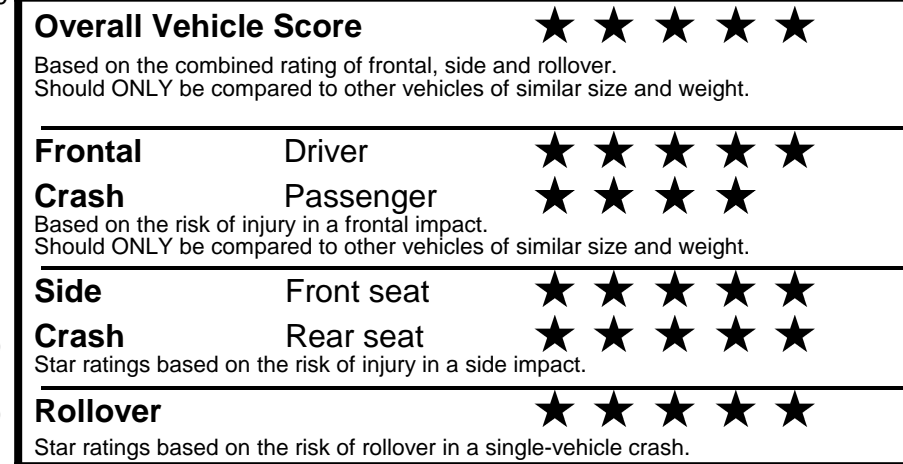

fueleconomy.gov

Calculate personalized estimates and compare vehicles

GOVERNMENT 5-STAR SAFETY RATINGS

Star ratings range from 1 to 5 stars (★★★★★) with 5 being the highest.
 Source: National Highway Traffic Safety Administration (NHTSA).
www.safercar.gov or 1-888-327-4236