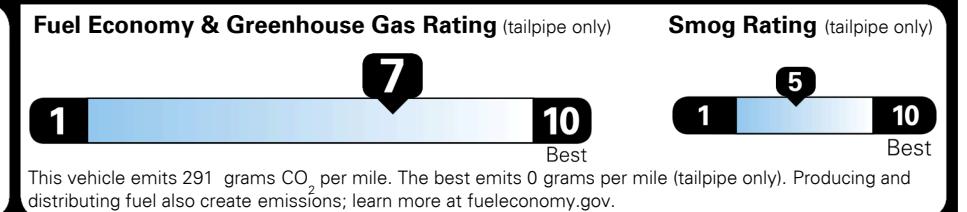

Actual results will vary for many reasons, including driving conditions and how you drive and maintain your vehicle. The average new vehicle gets 27 MPG and costs $7,500 to fuel over 5 years. Cost estimates are based on 15,000 miles per year at $ 2.70 per gallon. MPGe is miles per gasoline gallon equivalent. Vehicle emissions are a significant cause of climate change and smog.

fuel economy.gov
Calculate personalized estimates and compare vehicles

Smartphone QR Code

GOVERNMENT 5-STAR SAFETY RATINGS

Overall Vehicle Score ★ ★ ★ ★ ★

Based on the combined rating of frontal, side and rollover. Should ONLY be compared to other vehicles of similar size and weight.

Frontal	Driver	★ ★ ★ ★ ★
Crash	Passenger	★ ★ ★ ★ ★
Side	Front seat	★ ★ ★ ★ ★
Crash	Rear seat	★ ★ ★ ★ ★
Rollover		★ ★ ★ ★ ★

Star ratings based on the risk of injury in a frontal impact. Should ONLY be compared to other vehicles of similar size and weight.

Star ratings based on the risk of injury in a side impact.

Star ratings based on the risk of rollover in a single-vehicle crash.

Star ratings range from 1 to 5 stars (★★★★★) with 5 being the highest.
Source: National Highway Traffic Safety Administration (NHTSA).
www.safercar.gov or 1-888-327-4236

Manufacturer's suggested retail price includes Manufacturer's recommended pre-delivery service. License and title fees, state and local taxes and other dealer installed options and accessories are not included in the manufacturer's suggested retail price.

PARTS CONTENT INFORMATION

FOR VEHICLES IN THIS CAR LINE U.S./CANADIAN PARTS CONTENT: 55 %

MAJOR SOURCES OF FOREIGN PARTS: KOREA: 35%

NOTE: PARTS CONTENT DOES NOT INCLUDE FINAL ASSEMBLY, DISTRIBUTION, OR OTHER NON-PARTS COSTS.

FOR THIS VEHICLE FINAL ASSEMBLY POINT: WEST POINT, GA, USA

COUNTRY OF ORIGIN
ENGINE: USA
TRANSMISSION: USA