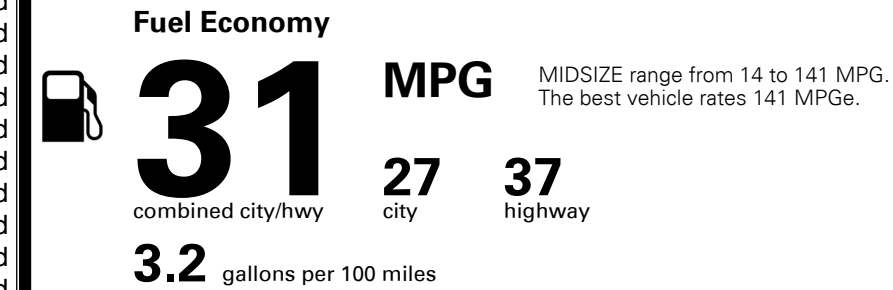

MANUFACTURER'S SUGGESTED RETAIL PRICE ▶

$ 27,990.00

COMPARE EX FEATURES

Added to/in place of standard LXS features
- Panoramic Sunroof w/ Power Sunshade
- 18" Machined Finished Alloy Wheels
- UVO link (1 yr trial; see owners.kia.com)
- SIRIUSXM® w/free 3-mo. subscription*
- SynTex Seating Material
- Heated & Ventilated Front Seats
- Wireless Phone Charger
- Rear USB charger ports & Air Vents
- Power Driver's Seat w/ Power Lumbar
- Auto Up/Down Front Passenger Window
- Parking Distance Warning Reverse (PDW-R)
- Leather Steering Wheel

ADDITIONAL INSTALLED EQUIPMENT:
(In addition to or in place of standard features)
EX Ash Blue Interior Color Package
EX Premium Package

- Navigation w/10.25" Touchscreen & MapCare
- Bose Premium Audio System
- Power Front Pass. Seat with Power Lumbar
- Heated Steering Wheel
- Forward Collision Avoidance-Assist -Cyclist & Junction Turning (vehicle)
- Nav Smart Cruise Control-Curve w/ Stop&Go
- Highway Driving Assist (HDA)
- Safe Exit Assist w/ Power Child Lock
- Parking Collision Avoidance- Rear (PCA-R)
- LED Rear Combination Lights
- Memory Driver's Seat & Outside Mirrors
Carpeted Floor Mats

MSRP INCLUDING OPTIONS

$ 31,545.00

INLAND FREIGHT AND HANDLING

$ 965.00

TOTAL MANUFACTURER'S SUGGESTED RETAIL PRICE ▶

$ 32,510.00

TOTAL ADDITIONAL WEIGHT: 7.3

EPA DOT Fuel Economy and Environment

Gasoline Vehicle

You save $1,000
in fuel costs over 5 years compared to the average new vehicle.

Annual fuel cost $1,300