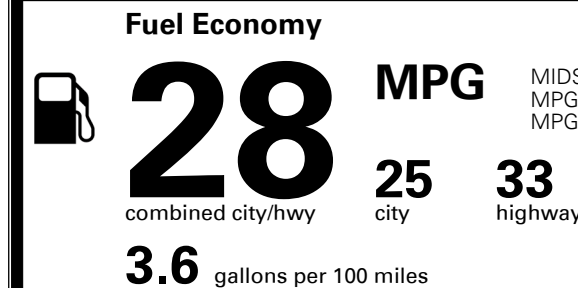

EPA DOT Fuel Economy and Environment

Gasoline Vehicle

MIDSIZE CARS range from 15 to 132 MPG. The best vehicle rates 142 MPGe.

You save $250
in fuel costs over 5 years compared to the average new vehicle.

Annual fuel cost $1,250