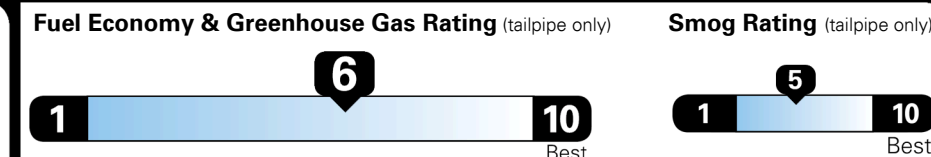

This vehicle emits 316 grams CO₂ per mile. The best emits 0 grams per mile (tailpipe only). Producing and distributing fuel also create emissions; learn more at fueleconomy.gov.

Actual results will vary for many reasons, including driving conditions and how you drive and maintain your vehicle. The average new vehicle gets 27 MPG and costs $6,500 to fuel over 5 years. Cost estimates are based on 15,000 miles per year at $ 2.35 per gallon. MPGe is miles per gasoline gallon equivalent. Vehicle emissions are a significant cause of climate change and smog.

fueleconomy.gov

Calculate personalized estimates and compare vehicles

GOVERNMENT 5-STAR SAFETY RATINGS

Overall Vehicle Score ★ ★ ★ ★ ★

Based on the combined rating of frontal, side and rollover. Should ONLY be compared to other vehicles of similar size and weight.

Frontal Driver ★ ★ ★ ★ ★

Crash Passenger ★ ★ ★ ★ ★

Based on the risk of injury in a frontal impact. Should ONLY be compared to other vehicles of similar size and weight.

Side Front seat ★ ★ ★ ★ ★

Crash Rear seat ★ ★ ★ ★ ★

Star ratings based on the risk of injury in a side impact.

Rollover ★ ★ ★ ★ ★

Star ratings based on the risk of rollover in a single-vehicle crash.

Star ratings range from 1 to 5 stars (★★★★★) with 5 being the highest.

Source: National Highway Traffic Safety Administration (NHTSA).

www.safercar.gov or 1-888-327-4236

Manufacturer's suggested retail price includes Manufacturer's recommended pre-delivery service. License and title fees, state and local taxes and other dealer installed options and accessories are not included in the manufacturer's suggested retail price.

PARTS CONTENT INFORMATION

FOR VEHICLES IN THIS CAR LINE U.S./CANADIAN PARTS CONTENT: 60 %

MAJOR SOURCES OF FOREIGN PARTS: KOREA: 30%

NOTE: PARTS CONTENT DOES NOT INCLUDE FINAL ASSEMBLY, DISTRIBUTION, OR OTHER NON-PARTS COSTS.

FOR THIS VEHICLE FINAL ASSEMBLY POINT: WEST POINT, GA, USA

COUNTRY OF ORIGIN

ENGINE (MOTOR): USA

TRANSMISSION: USA