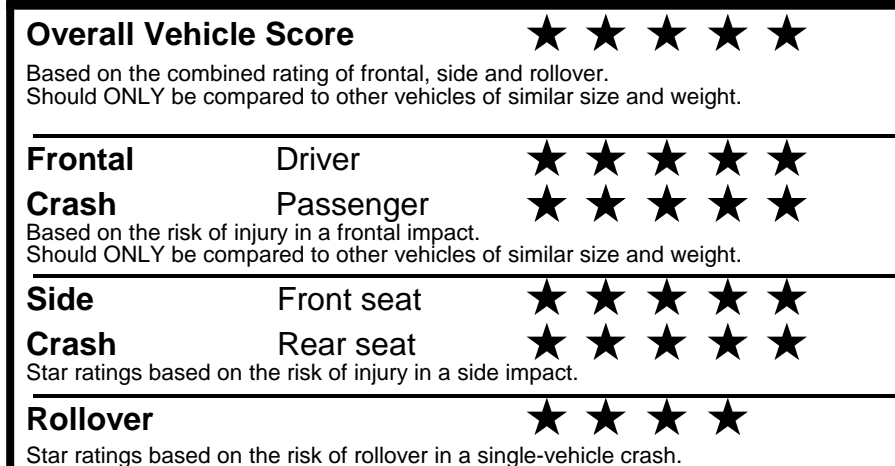

fueleconomy.gov

Calculate personalized estimates and compare vehicles

GOVERNMENT 5-STAR SAFETY RATINGS

Star ratings range from 1 to 5 stars (★★★★★) with 5 being the highest. Source: National Highway Traffic Safety Administration (NHTSA). www.safercar.gov or 1-888-327-4236