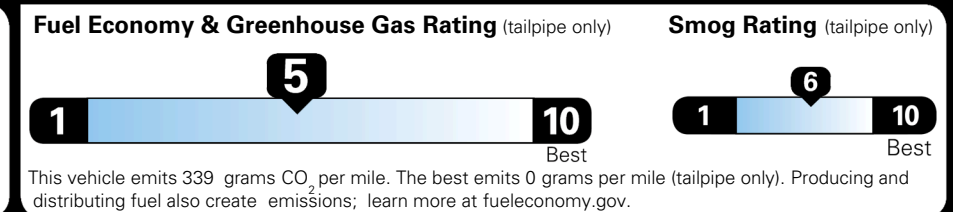

Actual results will vary for many reasons, including driving conditions and how you drive and maintain your vehicle. The average new vehicle gets 29 MPG and costs $8,500 to fuel over 5 years. Cost estimates are based on 15,000 miles per year at $ 3.30 per gallon. MPGe is miles per gasoline gallon equivalent. Vehicle emissions are a significant cause of climate change and smog.

fueleconomy.gov

Calculate personalized estimates and compare vehicles