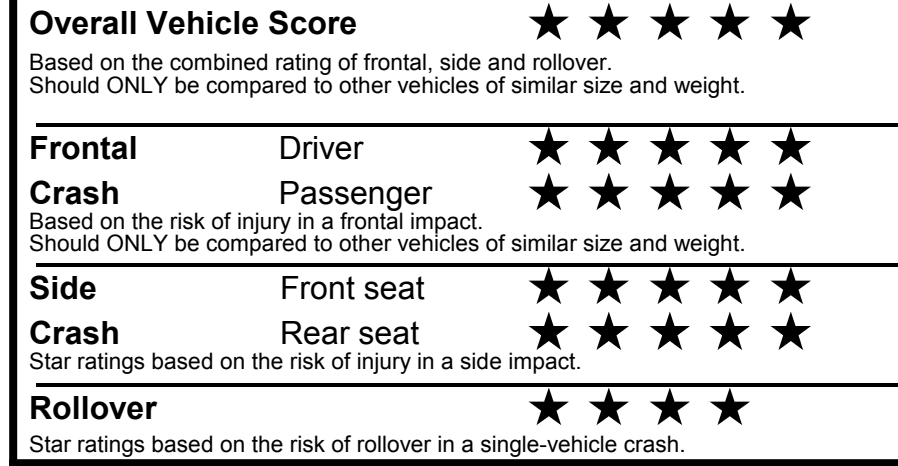

fueleconomy.gov
 Calculate personalized estimates and compare vehicles

GOVERNMENT 5-STAR SAFETY RATINGS

PARTS CONTENT INFORMATION

FOR VEHICLES IN THIS CAR LINE U.S./CANADIAN PARTS CONTENT: 55 %

MAJOR SOURCES OF FOREIGN PARTS: KOREA: 30%