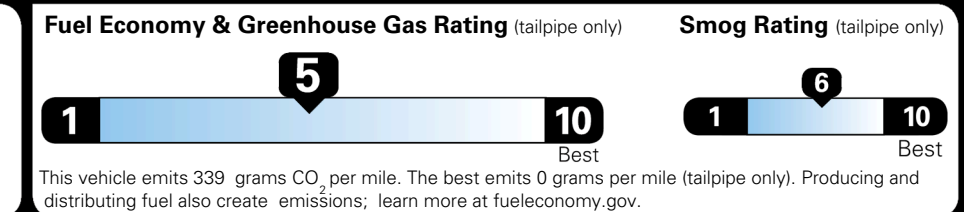

Gasoline Vehicle

You spend $1,000 more in fuel costs over 5 years compared to the average new vehicle.

Annual fuel cost $1,900

Actual results will vary for many reasons, including driving conditions and how you drive and maintain your vehicle. The average new vehicle gets 29 MPG and costs $8,500 to fuel over 5 years. Cost estimates are based on 15,000 miles per year at $ 3.30 per gallon. MPGe is miles per gasoline gallon equivalent. Vehicle emissions are a significant cause of climate change and smog.

fueleconomy.gov
Calculate personalized estimates and compare vehicles