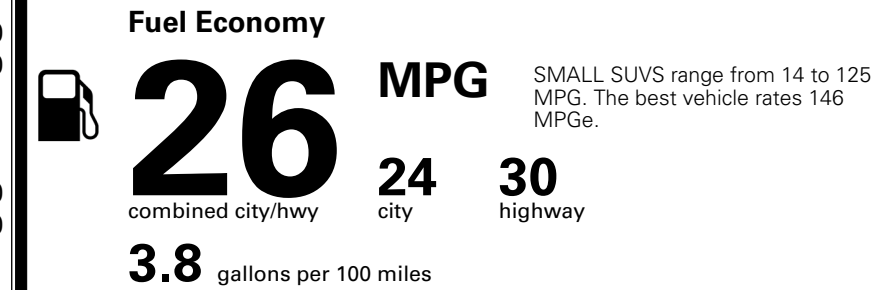

WARRANTY
 10 Year/100,000 Mile Limited Powertrain Warranty
 5 Year/60,000 Mile Limited Basic Warranty
 5 Year/60,000 Mile Roadside Assistance

MANUFACTURER'S SUGGESTED RETAIL PRICE ▶

ADDITIONAL INSTALLED EQUIPMENT:
 (In addition to or in place of standard features)
 Wolf Gray Paint \$495.00
 X-Line Premium Package \$1,500.00
 - Panoramic Sunroof w/ Power Sunshade
 - Smart Power Liftgate
 - LED Interior Lighting
 All Weather Floor Mats \$220.00
 Cargo Tray \$130.00

MSRP INCLUDING OPTIONS \$ 35,335.00

INLAND FREIGHT AND HANDLING \$ 1,445.00

TOTAL MANUFACTURER'S SUGGESTED RETAIL PRICE ▶ \$ 36,780.00

EPA DOT Fuel Economy and Environment

Gasoline Vehicle

You spend \$1,000 more in fuel costs over 5 years compared to the average new vehicle.