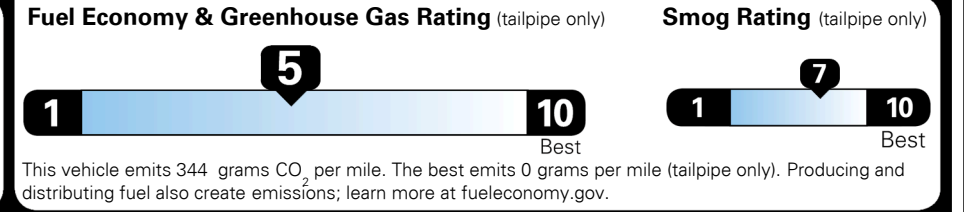

Actual results will vary for many reasons, including driving conditions and how you drive and maintain your vehicle. The average new vehicle gets 28 MPG and costs $9,750 to fuel over 5 years. Cost estimates are based on 15,000 miles per year at $ 3.60 per gallon. MPGe is miles per gasoline gallon equivalent. Vehicle emissions are a significant cause of climate change and smog.

fueleconomy.gov

Calculate personalized estimates and compare vehicles

GOVERNMENT 5-STAR SAFETY RATINGS

Overall Vehicle Score	Not Rated
Based on the combined rating of frontal, side and rollover. Should ONLY be compared to other vehicles of similar size and weight.	
Frontal	Driver ★ ★ ★ ★ ★
Crash	Passenger ★ ★ ★ ★ ★
Based on the risk of injury in a frontal impact. Should ONLY be compared to other vehicles of similar size and weight.	
Side	Front seat Not Rated
Crash	Rear seat Not Rated
Star ratings based on the risk of injury in a side impact.	
Rollover	★ ★ ★ ★
Star ratings based on the risk of rollover in a single-vehicle crash.	

Star ratings range from 1 to 5 stars (★★★★★) with 5 being the highest.
Source: National Highway Traffic Safety Administration (NHTSA).
www.safercar.gov or 1-888-327-4236

Manufacturer's suggested retail price includes Manufacturer's recommended pre-delivery service. License and title fees, state and local taxes and other dealer installed options and accessories are not included in the manufacturer's suggested retail price.

PARTS CONTENT INFORMATION

FOR VEHICLES IN THIS CAR LINE U.S./CANADIAN PARTS CONTENT: 55 %

MAJOR SOURCES OF FOREIGN PARTS: KOREA: 30%

NOTE: PARTS CONTENT DOES NOT INCLUDE FINAL ASSEMBLY, DISTRIBUTION, OR OTHER NON-PARTS COSTS.

FOR THIS VEHICLE FINAL ASSEMBLY POINT: WEST POINT, GA, USA

COUNTRY OF ORIGIN
ENGINE: USA
TRANSMISSION: USA