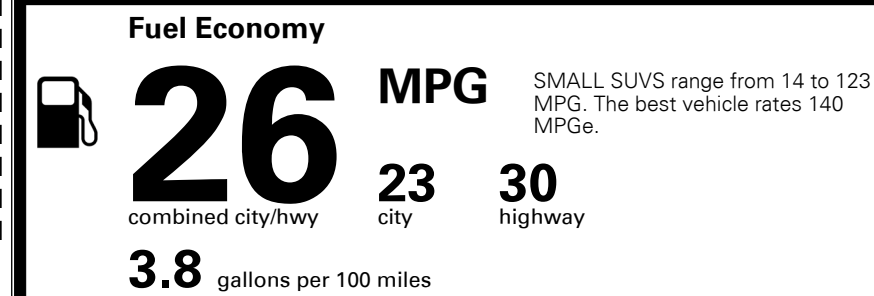

EPA DOT Fuel Economy and Environment

Gasoline Vehicle

You spend $750 more in fuel costs over 5 years
compared to the average new vehicle.

Annual fuel cost $2,100