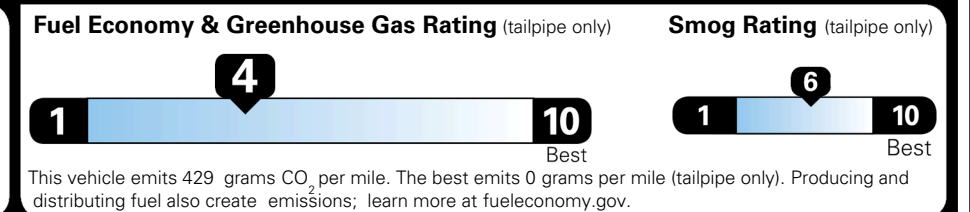

\$625.00
 \$250.00
 \$200.00

MSRP INCLUDING OPTIONS

\$ 48,365.00

INLAND FREIGHT AND HANDLING

\$ 1,545.00

TOTAL MANUFACTURER'S SUGGESTED RETAIL PRICE ▶

\$ 49,910.00

TOTAL ADDITIONAL WEIGHT: 13.4

EPA DOT Fuel Economy and Environment

Gasoline Vehicle

You spend
\$4,000
 more in fuel costs
 over 5 years
 compared to the
 average new vehicle.

Annual fuel cost
\$2,500

Actual results will vary for many reasons, including driving conditions and how you drive and maintain your vehicle. The average new vehicle gets 29 MPG and costs \$8,500 to fuel over 5 years. Cost estimates are based on 15,000 miles per year at \$ 3.30 per gallon. MPGe is miles per gasoline gallon equivalent. Vehicle emissions are a significant cause of climate change and smog.