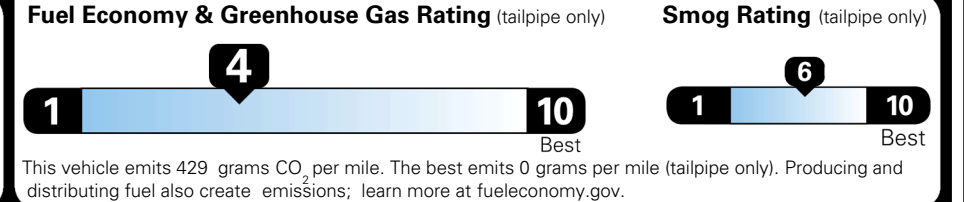

Actual results will vary for many reasons, including driving conditions and how you drive and maintain your vehicle. The average new vehicle gets 29 MPG and costs $8,500 to fuel over 5 years. Cost estimates are based on 15,000 miles per year at $ 3.30 per gallon. MPGe is miles per gasoline gallon equivalent. Vehicle emissions are a significant cause of climate change and smog.

fueleconomy.gov

Calculate personalized estimates and compare vehicles

GOVERNMENT 5-STAR SAFETY RATINGS

Overall Vehicle Score	Not Rated	
Based on the combined rating of frontal, side and rollover. Should ONLY be compared to other vehicles of similar size and weight.		
Frontal	Driver	Not Rated
Crash	Passenger	Not Rated
Based on the risk of injury in a frontal impact. Should ONLY be compared to other vehicles of similar size and weight.		
Side	Front seat	Not Rated
Crash	Rear seat	Not Rated
Star ratings based on the risk of injury in a side impact.		
Rollover	Not Rated	
Star ratings based on the risk of rollover in a single-vehicle crash.		

Star ratings range from 1 to 5 stars (★★★★★) with 5 being the highest.
Source: National Highway Traffic Safety Administration (NHTSA).
www.safercar.gov or 1-888-327-4236

Manufacturer's suggested retail price includes Manufacturer's recommended pre-delivery service. License and title fees, state and local taxes and other dealer installed options and accessories are not included in the manufacturer's suggested retail price.

PARTS CONTENT INFORMATION

FOR VEHICLES IN THIS CAR LINE U.S./CANADIAN PARTS CONTENT: 50 %

MAJOR SOURCES OF FOREIGN PARTS: KOREA: 35%

NOTE: PARTS CONTENT DOES NOT INCLUDE FINAL ASSEMBLY, DISTRIBUTION, OR OTHER NON-PARTS COSTS.

FOR THIS VEHICLE FINAL ASSEMBLY POINT: WEST POINT, GA, USA

COUNTRY OF ORIGIN ENGINE (MOTOR): KOREA
TRANSMISSION: USA