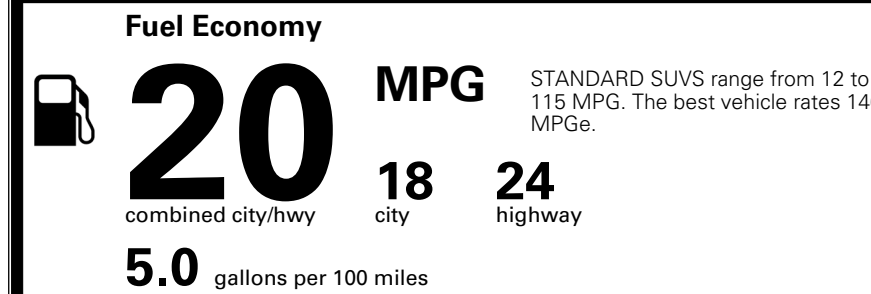

\$995.00
 \$625.00
 \$250.00
 \$165.00
 \$145.00

\$ 49,470.00

\$ 1,545.00

\$ 51,015.00

EPA DOT Fuel Economy and Environment

Gasoline Vehicle

You spend **\$4,000** more in fuel costs over 5 years compared to the average new vehicle.