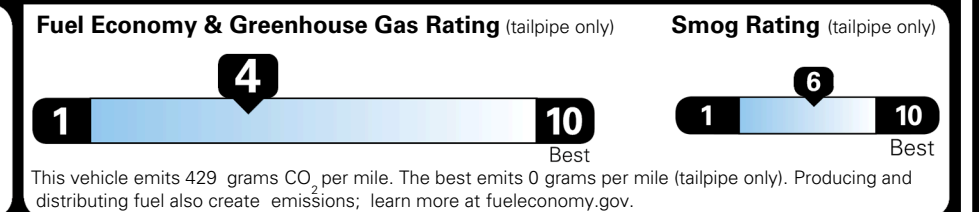

\$625.00
 \$165.00
 \$145.00

MSRP INCLUDING OPTIONS

\$ 48,225.00

INLAND FREIGHT AND HANDLING

\$ 1,545.00

TOTAL MANUFACTURER'S SUGGESTED RETAIL PRICE ▶

\$ 49,770.00

TOTAL ADDITIONAL WEIGHT: 5.5

EPA DOT Fuel Economy and Environment

Gasoline Vehicle

You spend \$4,000 more in fuel costs over 5 years compared to the average new vehicle.

Annual fuel cost \$2,500

Actual results will vary for many reasons, including driving conditions and how you drive and maintain your vehicle. The average new vehicle gets 29 MPG and costs \$8,500 to fuel over 5 years. Cost estimates are based on 15,000 miles per year at \$ 3.30 per gallon. MPGe is miles per gasoline gallon equivalent. Vehicle emissions are a significant cause of climate change and smog.