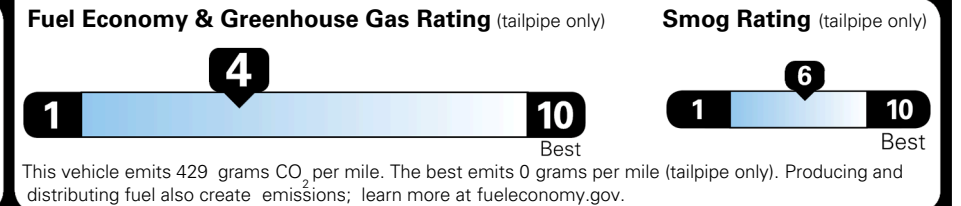

Actual results will vary for many reasons, including driving conditions and how you drive and maintain your vehicle. The average new vehicle gets 29 MPG and costs $8,000 to fuel over 5 years. Cost estimates are based on 15,000 miles per year at $ 3.10 per gallon. MPGe is miles per gasoline gallon equivalent. Vehicle emissions are a significant cause of climate change and smog.

fueleconomy.gov

Calculate personalized estimates and compare vehicles

GOVERNMENT 5-STAR SAFETY RATINGS

Overall Vehicle Score	Not Rated	
Based on the combined rating of frontal, side and rollover. Should ONLY be compared to other vehicles of similar size and weight.		
Frontal	Driver	Not Rated
Crash	Passenger	Not Rated
Based on the risk of injury in a frontal impact. Should ONLY be compared to other vehicles of similar size and weight.		
Side	Front seat	Not Rated
Crash	Rear seat	Not Rated
Star ratings based on the risk of injury in a side impact.		
Rollover	Not Rated	
Star ratings based on the risk of rollover in a single-vehicle crash.		

Star ratings range from 1 to 5 stars (★★★★★) with 5 being the highest.
Source: National Highway Traffic Safety Administration (NHTSA).
www.safercar.gov or 1-888-327-4236

Manufacturer's suggested retail price includes Manufacturer's recommended pre-delivery service. License and title fees, state and local taxes and other dealer installed options and accessories are not included in the manufacturer's suggested retail price.

PARTS CONTENT INFORMATION

FOR VEHICLES IN THIS CAR LINE U.S./CANADIAN PARTS CONTENT: 50 %

MAJOR SOURCES OF FOREIGN PARTS: KOREA: 35%

NOTE: PARTS CONTENT DOES NOT INCLUDE FINAL ASSEMBLY, DISTRIBUTION, OR OTHER NON-PARTS COSTS.

FOR THIS VEHICLE FINAL ASSEMBLY POINT: WEST POINT, GA, USA

COUNTRY OF ORIGIN ENGINE (MOTOR): KOREA
TRANSMISSION: USA