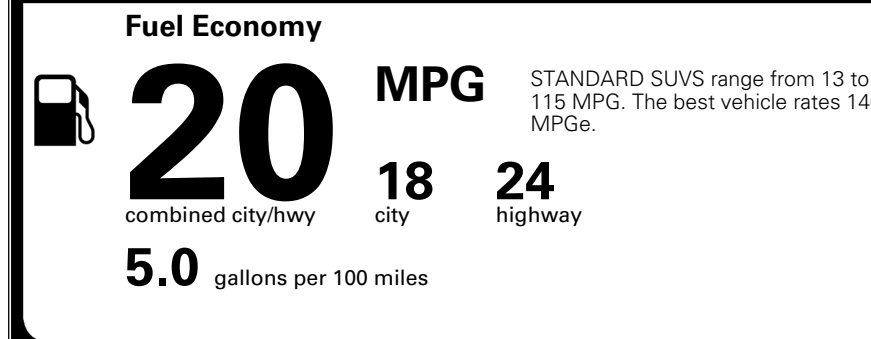

EPA DOT Fuel Economy and Environment

Gasoline Vehicle

You spend
\$3,500
 more in fuel costs
 over 5 years
 compared to the
 average new vehicle.

Annual fuel cost
\$2,300

Actual results will vary for many reasons, including driving conditions and how you drive and maintain your vehicle. The average new vehicle gets 29 MPG and costs \$8,000 to fuel over 5 years. Cost estimates are based on 15,000 miles per year at \$ 3.10 per gallon. MPGe is miles per gasoline gallon equivalent. Vehicle emissions are a significant cause of climate change and smog.