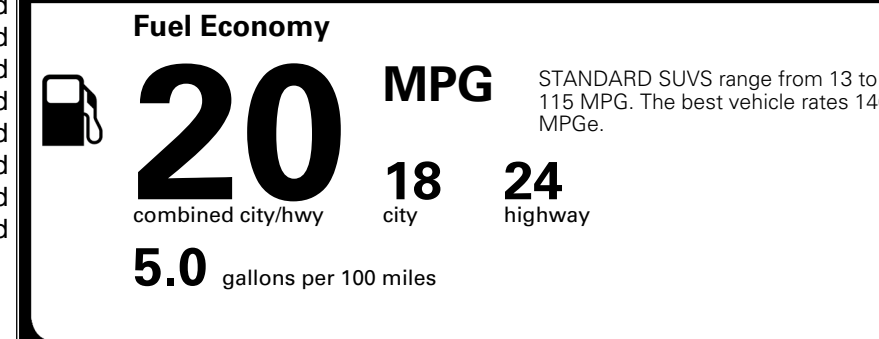

EPA DOT Fuel Economy and Environment

Gasoline Vehicle

You spend \$3,500 more in fuel costs over 5 years
 compared to the average new vehicle.

Annual fuel cost \$2,300

Actual results will vary for many reasons, including driving conditions and how you drive and maintain your vehicle. The average new vehicle gets 29 MPG and costs \$8,000 to fuel over 5 years. Cost estimates are based on 15,000 miles per year at \$ 3.10 per gallon. MPGe is miles per gasoline gallon equivalent. Vehicle emissions are a significant cause of climate change and smog.