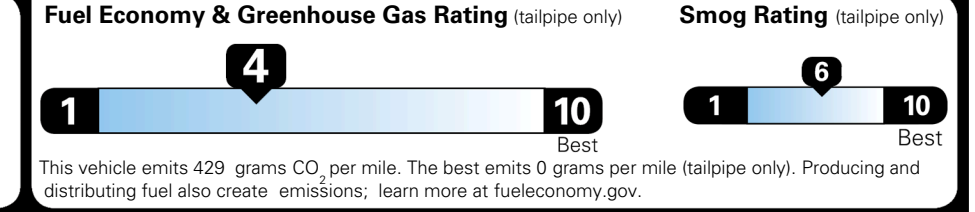

Actual results will vary for many reasons, including driving conditions and how you drive and maintain your vehicle. The average new vehicle gets 29 MPG and costs $8,000 to fuel over 5 years. Cost estimates are based on 15,000 miles per year at $ 3.10 per gallon. MPGe is miles per gasoline gallon equivalent. Vehicle emissions are a significant cause of climate change and smog.

fueleconomy.gov
Calculate personalized estimates and compare vehicles

Smartphone QR Code

GOVERNMENT 5-STAR SAFETY RATINGS

Overall Vehicle Score		
Not Rated		
Based on the combined rating of frontal, side and rollover. Should ONLY be compared to other vehicles of similar size and weight.		
Frontal	Driver	Not Rated
Crash		
Based on the risk of injury in a frontal impact. Should ONLY be compared to other vehicles of similar size and weight.		
Side	Front seat	Not Rated
Crash		
Based on the risk of injury in a side impact.		
Rollover	Rear seat	Not Rated
Star ratings based on the risk of rollover in a single-vehicle crash.		

Star ratings range from 1 to 5 stars (★★★★★) with 5 being the highest.
Source: National Highway Traffic Safety Administration (NHTSA).
www.safercar.gov or 1-888-327-4236

Manufacturer's suggested retail price includes Manufacturer's recommended pre-delivery service. License and title fees, state and local taxes and other dealer installed options and accessories are not included in the manufacturer's suggested retail price.

PARTS CONTENT INFORMATION

FOR VEHICLES IN THIS CAR LINE U.S./CANADIAN PARTS CONTENT: 50 %

MAJOR SOURCES OF FOREIGN PARTS: KOREA: 35%

NOTE: PARTS CONTENT DOES NOT INCLUDE FINAL ASSEMBLY, DISTRIBUTION, OR OTHER NON-PARTS COSTS.

FOR THIS VEHICLE FINAL ASSEMBLY POINT: WEST POINT, GA, USA

COUNTRY OF ORIGIN ENGINE (MOTOR): KOREA

TRANSMISSION: USA