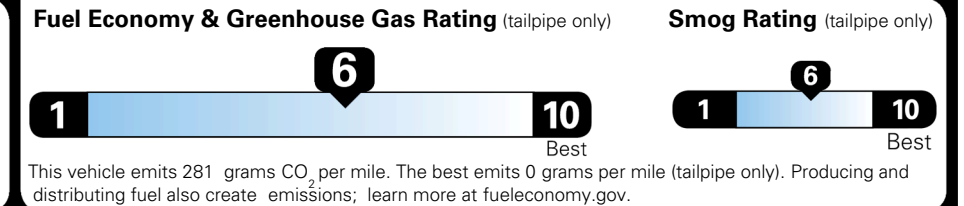

You save $500
in fuel costs over 5 years compared to the average new vehicle.

Annual fuel cost **$1,500**