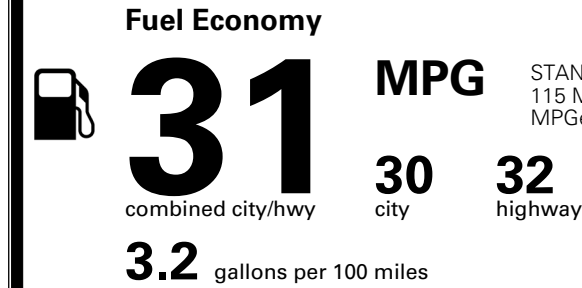

\$495.00
 \$625.00
 \$250.00
 \$165.00

\$ 56,025.00

\$ 1,545.00

\$ 57,570.00

EPA DOT Fuel Economy and Environment

Gasoline Vehicle

You save \$500
 in fuel costs over 5 years compared to the average new vehicle.