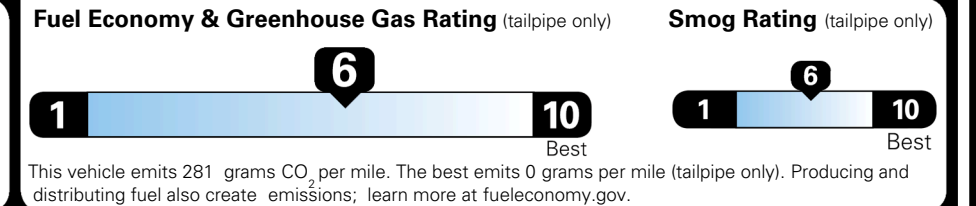

You save $500
in fuel costs over 5 years compared to the average new vehicle.

Annual fuel cost **$1,500**