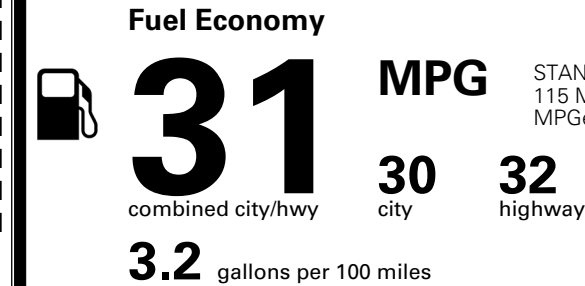

\$ 56,175.00

INLAND FREIGHT AND HANDLING

\$ 1,545.00

TOTAL MANUFACTURER'S SUGGESTED RETAIL PRICE ▶

\$ 57,720.00

TOTAL ADDITIONAL WEIGHT: 12.7

*Additional terms and conditions apply.

**Kia Connect may be currently unavailable for some Model Year 2022 and newer vehicles sold or purchased in Massachusetts; please see owners.kia.com for more information.

EPA DOT Fuel Economy and Environment

Gasoline Vehicle

STANDARD SUVs range from 13 to 115 MPG. The best vehicle rates 146 MPGe.

You save \$500
 in fuel costs over 5 years compared to the average new vehicle.