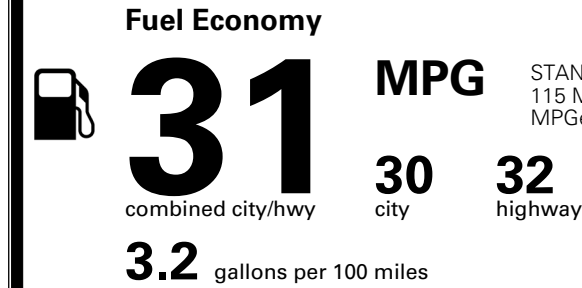

Included
 Included
 Included
 Included
 Included
 Included
 Included

\$495.00
 \$625.00
 \$250.00
 \$165.00

MSRP INCLUDING OPTIONS

\$ 56,025.00

INLAND FREIGHT AND HANDLING

\$ 1,545.00

TOTAL MANUFACTURER'S SUGGESTED RETAIL PRICE ▶

\$ 57,570.00

TOTAL ADDITIONAL WEIGHT: 8.3

EPA DOT Fuel Economy and Environment

Gasoline Vehicle

STANDARD SUVS range from 13 to 115 MPG. The best vehicle rates 146 MPGe.

You save \$500
 in fuel costs over 5 years compared to the average new vehicle.