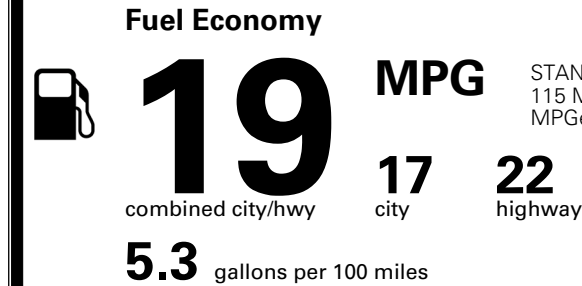

\$495.00
 \$250.00
 \$145.00

MSRP INCLUDING OPTIONS

\$ 57,680.00

INLAND FREIGHT AND HANDLING

\$ 1,545.00

TOTAL MANUFACTURER'S SUGGESTED RETAIL PRICE ▶

\$ 59,225.00

TOTAL ADDITIONAL WEIGHT: 11.7

EPA DOT Fuel Economy and Environment

Gasoline Vehicle

STANDARD SUVs range from 13 to 115 MPG. The best vehicle rates 146 MPGe.

You spend
\$4,250
 more in fuel costs
 over 5 years
 compared to the
 average new vehicle.

Annual fuel cost
\$2,450

Fuel Economy & Greenhouse Gas Rating (tailpipe only)

Smog Rating (tailpipe only)

This vehicle emits 467 grams CO₂ per mile. The best emits 0 grams per mile (tailpipe only). Producing and distributing fuel also create emissions; learn more at fueleconomy.gov.