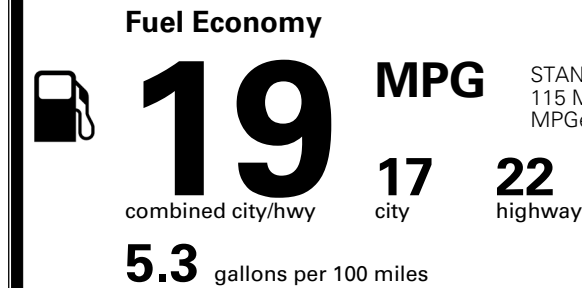

\$495.00
 \$295.00
 \$145.00

MSRP INCLUDING OPTIONS

\$ 57,725.00

INLAND FREIGHT AND HANDLING

\$ 1,545.00

TOTAL MANUFACTURER'S SUGGESTED RETAIL PRICE ▶

\$ 59,270.00

TOTAL ADDITIONAL WEIGHT: 4.5

EPA DOT Fuel Economy and Environment

Gasoline Vehicle

STANDARD SUVs range from 12 to 115 MPG. The best vehicle rates 146 MPGe.

You spend
\$4,500
 more in fuel costs
 over 5 years
 compared to the
 average new vehicle.

Annual fuel cost
\$2,600

Fuel Economy & Greenhouse Gas Rating (tailpipe only)

Smog Rating (tailpipe only)

This vehicle emits 467 grams CO₂ per mile. The best emits 0 grams per mile (tailpipe only). Producing and distributing fuel also create emissions; learn more at fueleconomy.gov.