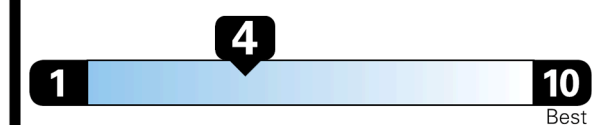

Fuel Economy & Greenhouse Gas Rating (tailpipe only)