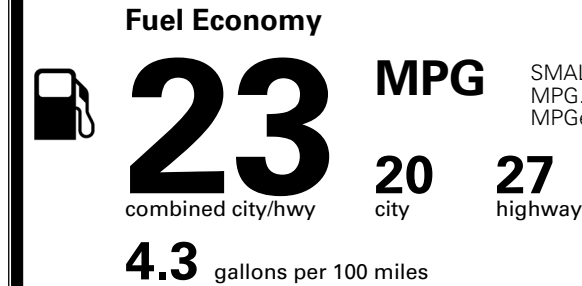

INLAND FREIGHT AND HANDLING \$ 1,495.00

TOTAL MANUFACTURER'S SUGGESTED RETAIL PRICE ▶

\$ 42,620.00

EPA DOT Fuel Economy and Environment

Gasoline Vehicle

SMALL SUVs range from 14 to 138 MPG. The best vehicle rates 146 MPGe.

You spend **\$2,250** more in fuel costs over 5 years compared to the average new vehicle.

Annual fuel cost **\$2,150**

Fuel Economy & Greenhouse Gas Rating (tailpipe only) Smog Rating (tailpipe only)

This vehicle emits 388 grams CO₂ per mile. The best emits 0 grams per mile (tailpipe only). Producing and distributing fuel also create emissions; learn more at fueleconomy.gov.