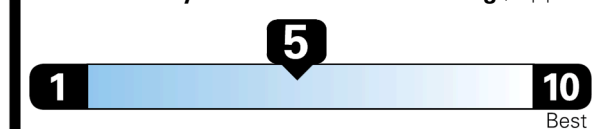

EPA DOT Fuel Economy and Environment

Gasoline Vehicle

Fuel Economy

23 MPG
combined city/hwy

20 MPG
city

27 MPG
highway

4.3 gallons per 100 miles

SMALL SUVs range from 14 to 138 MPG. The best vehicle rates 146 MPGe.

You spend
$2,250
more in fuel costs
over 5 years
compared to the average new vehicle.

Annual fuel cost
$2,150

Fuel Economy & Greenhouse Gas Rating (tailpipe only)