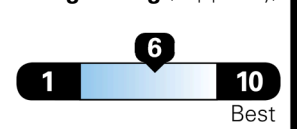

Smog Rating (tailpipe only)

This vehicle emits 388 grams CO₂ per mile. The best emits 0 grams per mile (tailpipe only). Producing and distributing fuel also create emissions; learn more at fueleconomy.gov.

Actual results will vary for many reasons, including driving conditions and how you drive and maintain your vehicle. The average new vehicle gets 29 MPG and costs $8,500 to fuel over 5 years. Cost estimates are based on 15,000 miles per year at $ 3.30 per gallon. MPGe is miles per gasoline gallon equivalent. Vehicle emissions are a significant cause of climate change and smog.

fueleconomy.gov

Calculate personalized estimates and compare vehicles