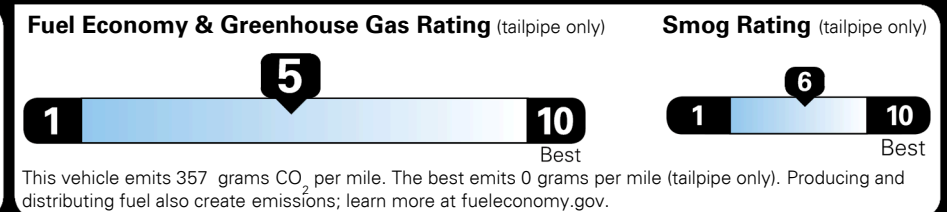

INLAND FREIGHT AND HANDLING \$ 1,445.00

TOTAL MANUFACTURER'S SUGGESTED RETAIL PRICE ▶ \$ 39,295.00

TOTAL ADDITIONAL WEIGHT: 10.1

*Additional terms and conditions apply.
 **Kia Connect may be currently unavailable for some Model Year 2022 and newer vehicles sold or purchased in Massachusetts; please see owners.kia.com for more information.
 NOTE: When you purchase this vehicle, Kia America, Inc. collects personal information you provide to the dealership. For information on our collection and use of personal information and your rights, please see our Privacy Policy on www.kia.com.

EPA DOT Fuel Economy and Environment

Gasoline Vehicle

You spend \$1,500 more in fuel costs over 5 years
 compared to the average new vehicle.

Annual fuel cost \$2,000

Actual results will vary for many reasons, including driving conditions and how you drive and maintain your vehicle. The average new vehicle gets 29 MPG and costs \$8,500 to fuel over 5 years. Cost estimates are based on 15,000 miles per year at \$ 3.30 per gallon. MPGe is miles per gasoline gallon equivalent. Vehicle emissions are a significant cause of climate change and smog.