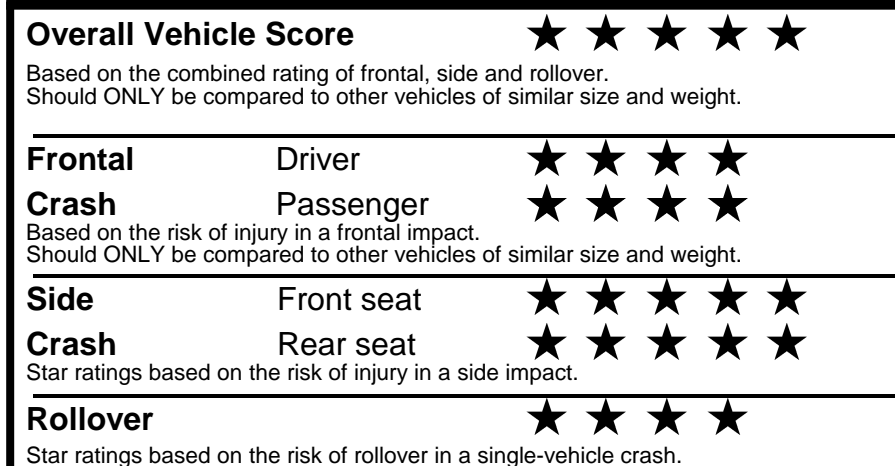

fueleconomy.gov
 Calculate personalized estimates and compare vehicles

Smartphone QR Code

GOVERNMENT 5-STAR SAFETY RATINGS

PARTS CONTENT INFORMATION

FOR VEHICLES IN THIS CAR LINE U.S./CANADIAN PARTS CONTENT: 55 %