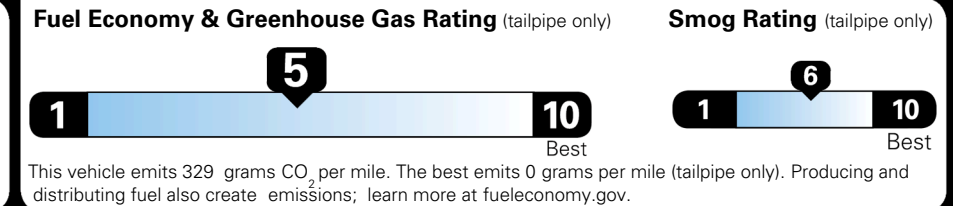

\$ 32,660.00

TOTAL ADDITIONAL WEIGHT: 3.8

EPA DOT Fuel Economy and Environment

Gasoline Vehicle

You spend \$750 more in fuel costs over 5 years compared to the average new vehicle.

Annual fuel cost \$1,850