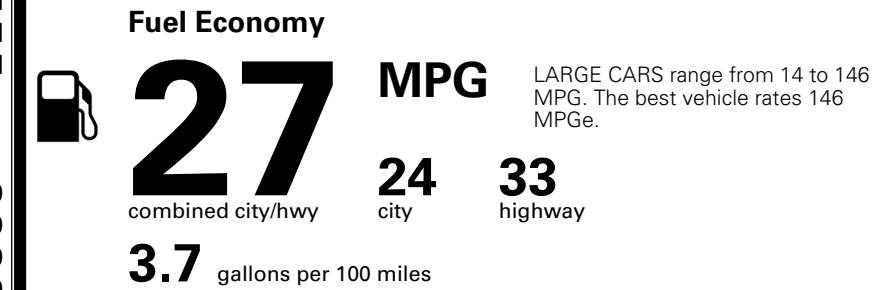

\$ 30,090.00

Included
 Included
 Included

\$495.00
 \$295.00
 \$350.00
 \$45.00
 \$140.00

MSRP INCLUDING OPTIONS

\$ 31,415.00

INLAND FREIGHT AND HANDLING

\$ 1,245.00

TOTAL MANUFACTURER'S SUGGESTED RETAIL PRICE ▶

\$ 32,660.00

TOTAL ADDITIONAL WEIGHT: 3.8

EPA DOT Fuel Economy and Environment

Gasoline Vehicle

You spend \$750 more in fuel costs over 5 years compared to the average new vehicle.

Annual fuel cost \$1,850