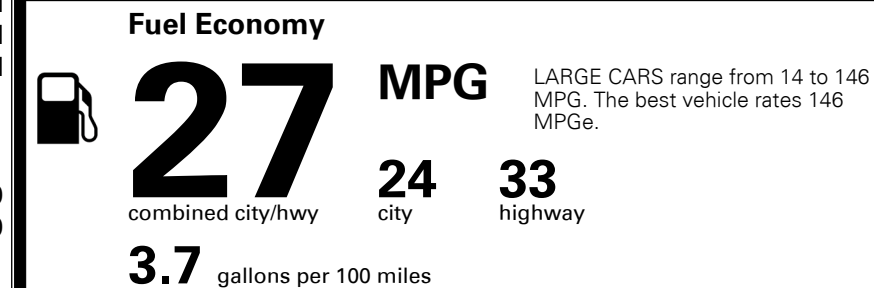

WARRANTY

10 Year/100,000 Mile Limited Powertrain Warranty
5 Year/60,000 Mile Limited Basic Warranty
5 Year/60,000 Mile Roadside Assistance

MANUFACTURER'S SUGGESTED RETAIL PRICE ▶

$ 29,990.00

COMPARE GT-LINE AWD FEATURES

Added to/in place of standard GT-Line FWD features
- All-Wheel Drive
- Heated Steering Wheel

Included
Included
Included

ADDITIONAL INSTALLED EQUIPMENT:
(In addition to or in place of standard features)
Wolf Gray Paint

$495.00
$2,200.00

GT-Line Premium Package
- Panoramic Sunroof w/ Power Sunshade
- LED Interior Lighting
- Bose Premium Audio w/Active Sound Design
- 18" Black Finished Alloy Wheels, Unique Design
Carpeted Floor Mats

$200.00

MSRP INCLUDING OPTIONS

$ 32,885.00

INLAND FREIGHT AND HANDLING

$ 1,195.00

TOTAL MANUFACTURER'S SUGGESTED RETAIL PRICE ▶

$ 34,080.00

TOTAL ADDITIONAL WEIGHT: 7.3

*Additional terms and conditions apply.

**Kia Connect may be currently unavailable for some Model Year 2022 and newer vehicles sold or purchased in Massachusetts; please see owners.kia.com for more information.

NOTE: When you purchase this vehicle, Kia America, Inc. collects personal information you provide to the dealership. For information on our collection and use of personal information and your rights, please see our Privacy Policy on www.kia.com.

EPA DOT Fuel Economy and Environment

Gasoline Vehicle

You spend $750 more in fuel costs over 5 years compared to the average new vehicle.

Annual fuel cost $1,850