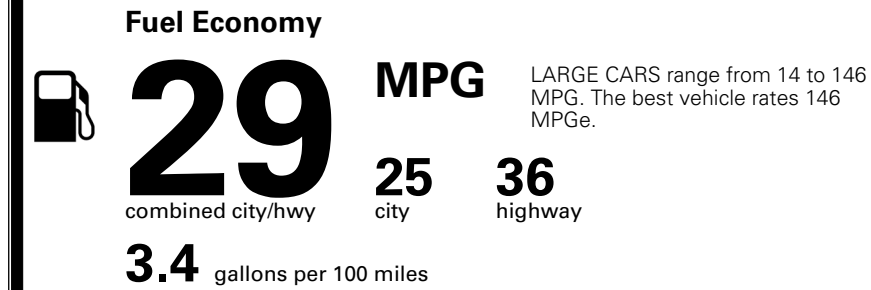

\$495.00
 \$295.00
 \$2,200.00

\$200.00

\$ 31,680.00

\$ 1,245.00

\$ 32,925.00

EPA DOT Fuel Economy and Environment

Gasoline Vehicle

You save \$0
 in fuel costs over 5 years compared to the average new vehicle.