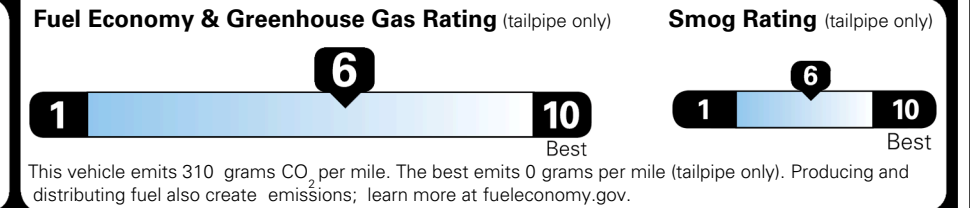

Actual results will vary for many reasons, including driving conditions and how you drive and maintain your vehicle. The average new vehicle gets 29 MPG and costs $8,500 to fuel over 5 years. Cost estimates are based on 15,000 miles per year at $ 3.30 per gallon. MPGe is miles per gasoline gallon equivalent. Vehicle emissions are a significant cause of climate change and smog.

fueleconomy.gov

Calculate personalized estimates and compare vehicles

GOVERNMENT 5-STAR SAFETY RATINGS

Overall Vehicle Score ★★★★★

Based on the combined rating of frontal, side and rollover. Should ONLY be compared to other vehicles of similar size and weight.

Frontal Driver ★★★★★

Crash Passenger ★★★★★

Based on the risk of injury in a frontal impact. Should ONLY be compared to other vehicles of similar size and weight.

Side Front seat ★★★★★

Crash Rear seat ★★★★★

Star ratings based on the risk of injury in a side impact.

Rollover ★★★★★

Star ratings based on the risk of rollover in a single-vehicle crash.

Star ratings range from 1 to 5 stars (★★★★★) with 5 being the highest.

Source: National Highway Traffic Safety Administration (NHTSA).

www.safercar.gov or 1-888-327-4236

Manufacturer's suggested retail price includes Manufacturer's recommended pre-delivery service. License and title fees, state and local taxes and other dealer installed options and accessories are not included in the manufacturer's suggested retail price.

PARTS CONTENT INFORMATION

FOR VEHICLES IN THIS CAR LINE U.S./CANADIAN PARTS CONTENT: 0 %

MAJOR SOURCES OF FOREIGN PARTS: KOREA: 90%

NOTE: PARTS CONTENT DOES NOT INCLUDE FINAL ASSEMBLY, DISTRIBUTION, OR OTHER NON-PARTS COSTS.

FOR THIS VEHICLE FINAL ASSEMBLY POINT: HWASUNG, KOREA

COUNTRY OF ORIGIN

ENGINE (MOTOR): KOREA

TRANSMISSION: KOREA