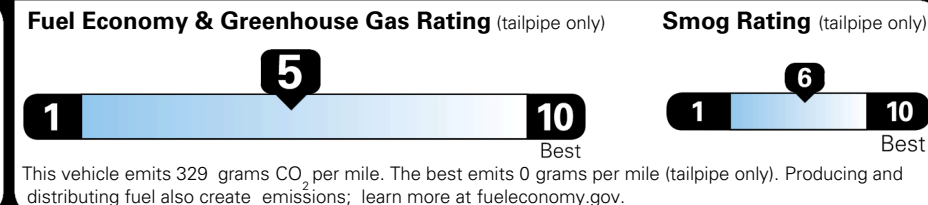

You spend
$750
more in fuel costs
over 5 years
compared to the
average new vehicle.

Annual fuel cost
$1,850