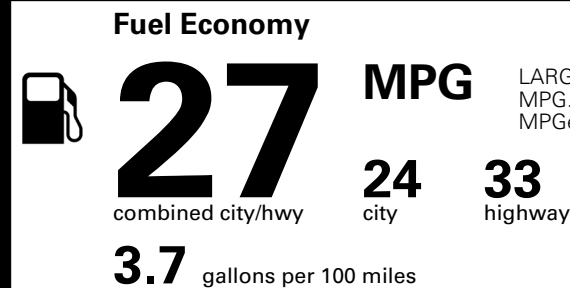

### EPA DOT Fuel Economy and Environment

Gasoline Vehicle

You spend  
**\$750**  
 more in fuel costs  
 over 5 years  
 compared to the  
 average new vehicle.

Annual fuel cost  
**\$1,850**

Actual results will vary for many reasons, including driving conditions and how you drive and maintain your vehicle. The average new vehicle gets 29 MPG and costs \$8,500 to fuel over 5 years. Cost estimates are based on 15,000 miles per year at \$ 3.30 per gallon. MPGe is miles per gasoline gallon equivalent. Vehicle emissions are a significant cause of climate change and smog.