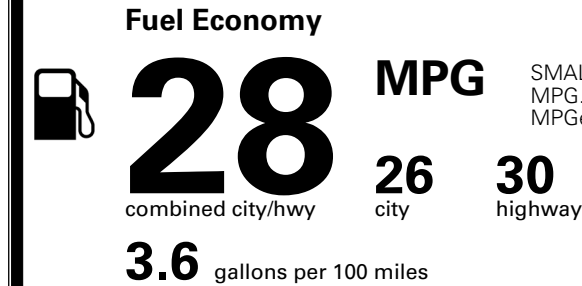

## EPA DOT Fuel Economy and Environment

Gasoline Vehicle

SMALL SUVs range from 14 to 138 MPG. The best vehicle rates 146 MPGe.

**You spend \$250 more in fuel costs over 5 years** compared to the average new vehicle.