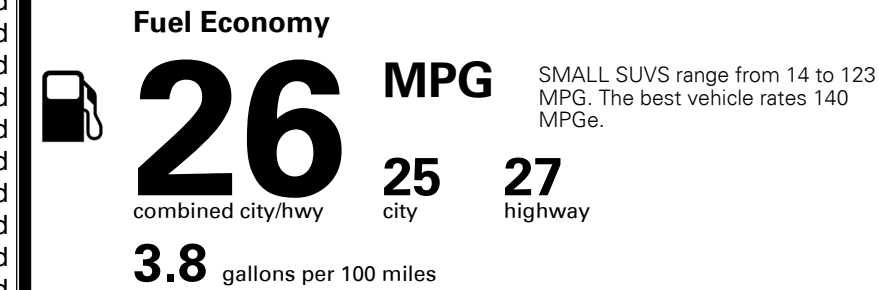

\$395.00
 \$360.00
 \$175.00

MSRP INCLUDING OPTIONS

\$ 30,920.00

INLAND FREIGHT AND HANDLING

\$ 1,325.00

TOTAL MANUFACTURER'S SUGGESTED RETAIL PRICE ▶

\$ 32,245.00

*Additional terms and conditions apply.
 **Kia Connect may be currently unavailable for Model Year 2022 and newer vehicles sold or purchased in Massachusetts; please see owners.kia.com for updates on availability.
 NOTE: When you purchase this vehicle, Kia America, Inc. collects personal information you provide to the dealership. For information on our collection and use of personal information and your rights, please see our Privacy Policy on www.kia.com.

TOTAL ADDITIONAL WEIGHT: 15.9

EPA DOT Fuel Economy and Environment

Gasoline Vehicle

You spend \$750 more in fuel costs over 5 years
 compared to the average new vehicle.

Annual fuel cost \$2,100

Actual results will vary for many reasons, including driving conditions and how you drive and maintain your vehicle. The average new vehicle gets 28 MPG and costs \$9,750 to fuel over 5 years. Cost estimates are based on 15,000 miles per year at \$ 3.60 per gallon. MPGe is miles per gasoline gallon equivalent. Vehicle emissions are a significant cause of climate change and smog.