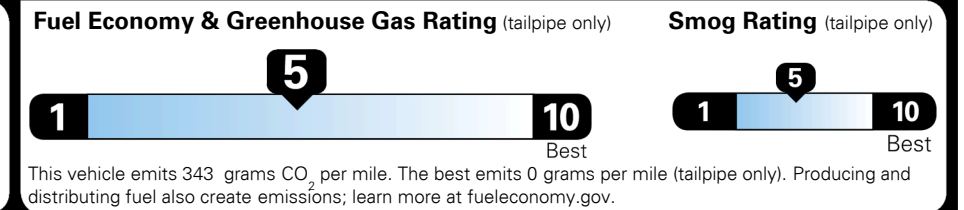

TOTAL ADDITIONAL WEIGHT: 15.9

EPA DOT Fuel Economy and Environment

Gasoline Vehicle

You spend \$750 more in fuel costs over 5 years
 compared to the average new vehicle.

Annual fuel cost \$2,100

Actual results will vary for many reasons, including driving conditions and how you drive and maintain your vehicle. The average new vehicle gets 28 MPG and costs \$9,750 to fuel over 5 years. Cost estimates are based on 15,000 miles per year at \$ 3.60 per gallon. MPGe is miles per gasoline gallon equivalent. Vehicle emissions are a significant cause of climate change and smog.