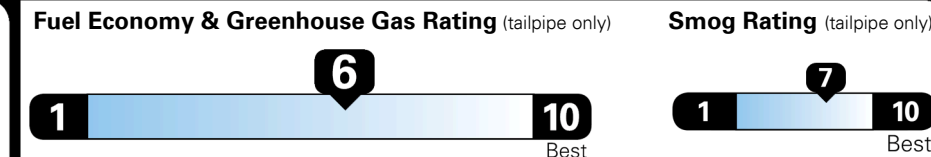

This vehicle emits 301 grams CO₂ per mile. The best emits 0 grams per mile (tailpipe only). Producing and distributing fuel also create emissions; learn more at fueleconomy.gov.

Actual results will vary for many reasons, including driving conditions and how you drive and maintain your vehicle. The average new vehicle gets 28 MPG and costs $8,000 to fuel over 5 years. Cost estimates are based on 15,000 miles per year at $ 2.95 per gallon. MPGe is miles per gasoline gallon equivalent. Vehicle emissions are a significant cause of climate change and smog.

fueleconomy.gov

Calculate personalized estimates and compare vehicles

GOVERNMENT 5-STAR SAFETY RATINGS

Overall Vehicle Score ★ ★ ★ ★

Based on the combined rating of frontal, side and rollover. Should ONLY be compared to other vehicles of similar size and weight.

Frontal Driver ★ ★ ★ ★ ★

Crash Passenger ★ ★ ★ ★

Based on the risk of injury in a frontal impact. Should ONLY be compared to other vehicles of similar size and weight.

Side Front seat ★ ★ ★ ★ ★

Crash Rear seat ★ ★ ★ ★ ★

Star ratings based on the risk of injury in a side impact.

Rollover ★ ★ ★ ★

Star ratings based on the risk of rollover in a single-vehicle crash.

Star ratings range from 1 to 5 stars (★★★★★) with 5 being the highest.

Source: National Highway Traffic Safety Administration (NHTSA).

www.safercar.gov or 1-888-327-4236

Manufacturer's suggested retail price includes Manufacturer's recommended pre-delivery service. License and title fees, state and local taxes and other dealer installed options and accessories are not included in the manufacturer's suggested retail price.

PARTS CONTENT INFORMATION

FOR VEHICLES IN THIS CAR LINE U.S./CANADIAN PARTS CONTENT: 1 %

MAJOR SOURCES OF FOREIGN PARTS: KOREA: 90%

NOTE: PARTS CONTENT DOES NOT INCLUDE FINAL ASSEMBLY, DISTRIBUTION, OR OTHER NON-PARTS COSTS.

FOR THIS VEHICLE FINAL ASSEMBLY POINT: GWANGJU, KOREA

COUNTRY OF ORIGIN

ENGINE (MOTOR): KOREA

TRANSMISSION: KOREA

*Additional terms and conditions apply.

**Kia Connect may be currently unavailable for Model Year 2022 and newer vehicles sold or purchased in Massachusetts; please see owners.kia.com for updates on availability.

NOTE: When you purchase this vehicle, Kia America, Inc. collects personal information you provide to the dealership. For information on our collection and use of personal information and your rights, please see our Privacy Policy on www.kia.com.