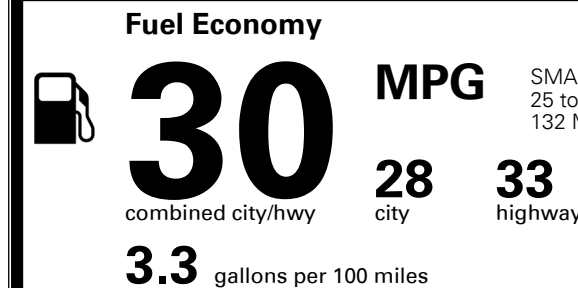

EPA DOT Fuel Economy and Environment

Gasoline Vehicle

SMALL STATION WAGONS range from 25 to 120 MPG. The best vehicle rates 132 MPGe.

You save \$500
 in fuel costs over 5 years compared to the average new vehicle.