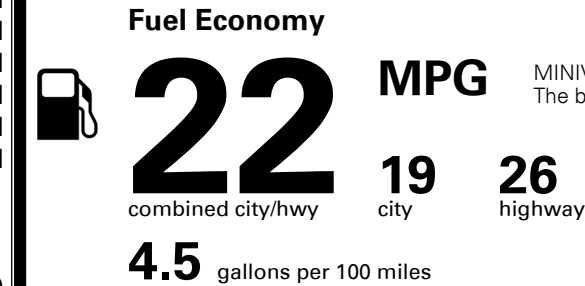

INLAND FREIGHT AND HANDLING \$ 1,175.00

TOTAL MANUFACTURER'S SUGGESTED RETAIL PRICE ▶ \$ 35,570.00

TOTAL ADDITIONAL WEIGHT: 16.4

*Additional terms and conditions apply.

**Kia Connect may be currently unavailable for Model Year 2022 and newer vehicles sold or purchased in Massachusetts; please see owners.kia.com for updates on availability.

EPA DOT Fuel Economy and Environment

Gasoline Vehicle

MINIVAN range from 20 to 48 MPG. The best vehicle rates 142 MPGe.

You spend \$1,500 more in fuel costs over 5 years compared to the average new vehicle.