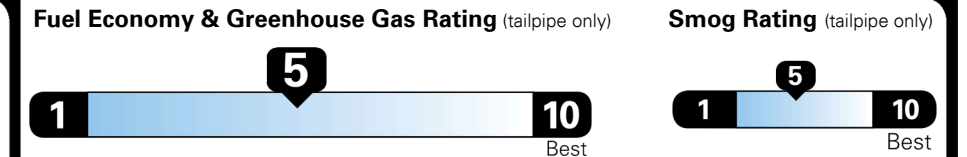

This vehicle emits 407 grams CO₂ per mile. The best emits 0 grams per mile (tailpipe only). Producing and distributing fuel also create emissions; learn more at fueleconomy.gov.

Actual results will vary for many reasons, including driving conditions and how you drive and maintain your vehicle. The average new vehicle gets 27 MPG and costs $6,500 to fuel over 5 years. Cost estimates are based on 15,000 miles per year at $ 2.35 per gallon. MPGe is miles per gasoline gallon equivalent. Vehicle emissions are a significant cause of climate change and smog.

fueleconomy.gov

Calculate personalized estimates and compare vehicles

GOVERNMENT 5-STAR SAFETY RATINGS

Overall Vehicle Score Not Rated

Based on the combined rating of frontal, side and rollover. Should ONLY be compared to other vehicles of similar size and weight.

Frontal Driver Not Rated

Crash Passenger Not Rated

Based on the risk of injury in a frontal impact. Should ONLY be compared to other vehicles of similar size and weight.

Side Front seat Not Rated

Crash Rear seat Not Rated

Star ratings based on the risk of injury in a side impact.

Rollover Not Rated

Star ratings based on the risk of rollover in a single-vehicle crash.

Star ratings range from 1 to 5 stars (★★★★★) with 5 being the highest.

Source: National Highway Traffic Safety Administration (NHTSA).

www.safercar.gov or 1-888-327-4236

Manufacturer's suggested retail price includes Manufacturer's recommended pre-delivery service. License and title fees, state and local taxes and other dealer installed options and accessories are not included in the manufacturer's suggested retail price.

PARTS CONTENT INFORMATION

FOR VEHICLES IN THIS CAR LINE U.S./CANADIAN PARTS CONTENT: 0 %

MAJOR SOURCES OF FOREIGN PARTS: KOREA: 95%

NOTE: PARTS CONTENT DOES NOT INCLUDE FINAL ASSEMBLY, DISTRIBUTION, OR OTHER NON-PARTS COSTS.

FOR THIS VEHICLE FINAL ASSEMBLY POINT: SOHARI, KOREA

COUNTRY OF ORIGIN

ENGINE (MOTOR): KOREA

TRANSMISSION: KOREA