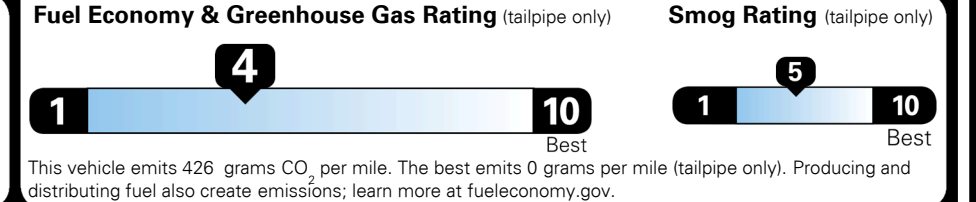

Actual results will vary for many reasons, including driving conditions and how you drive and maintain your vehicle. The average new vehicle gets 28 MPG and costs $9,500 to fuel over 5 years. Cost estimates are based on 15,000 miles per year at $ 3.50 per gallon. MPGe is miles per gasoline gallon equivalent. Vehicle emissions are a significant cause of climate change and smog.

fueleconomy.gov
Calculate personalized estimates and compare vehicles

Smartphone QR Code

GOVERNMENT 5-STAR SAFETY RATINGS

Overall Vehicle Score	Not Rated
Based on the combined rating of frontal, side and rollover. Should ONLY be compared to other vehicles of similar size and weight.	
Frontal	Driver ★ ★ ★ ★ ★
Crash	Passenger ★ ★ ★ ★
Based on the risk of injury in a frontal impact. Should ONLY be compared to other vehicles of similar size and weight.	
Side	Front seat Not Rated
Crash	Rear seat Not Rated
Star ratings based on the risk of injury in a side impact.	
Rollover	★ ★ ★ ★
Star ratings based on the risk of rollover in a single-vehicle crash.	

Star ratings range from 1 to 5 stars (★★★★★) with 5 being the highest.
Source: National Highway Traffic Safety Administration (NHTSA).
www.safercar.gov or 1-888-327-4236

Manufacturer's suggested retail price includes Manufacturer's recommended pre-delivery service. License and title fees, state and local taxes and other dealer installed options and accessories are not included in the manufacturer's suggested retail price.

PARTS CONTENT INFORMATION

FOR VEHICLES IN THIS CAR LINE U.S./CANADIAN PARTS CONTENT: 2 %

MAJOR SOURCES OF FOREIGN PARTS: KOREA: 95%

NOTE: PARTS CONTENT DOES NOT INCLUDE FINAL ASSEMBLY, DISTRIBUTION, OR OTHER NON-PARTS COSTS.

FOR THIS VEHICLE FINAL ASSEMBLY POINT: GWANGMYEONG, KOREA

COUNTRY OF ORIGIN ENGINE (MOTOR): KOREA

TRANSMISSION: KOREA