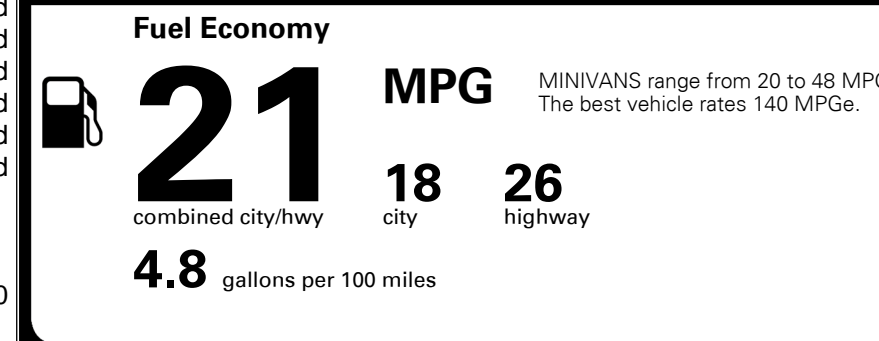

INLAND FREIGHT AND HANDLING

\$ 1,395.00

TOTAL MANUFACTURER'S SUGGESTED RETAIL PRICE ▶

\$ 40,390.00

TOTAL ADDITIONAL WEIGHT:

EPA DOT Fuel Economy and Environment

Gasoline Vehicle

You spend \$3,000 more in fuel costs over 5 years compared to the average new vehicle.