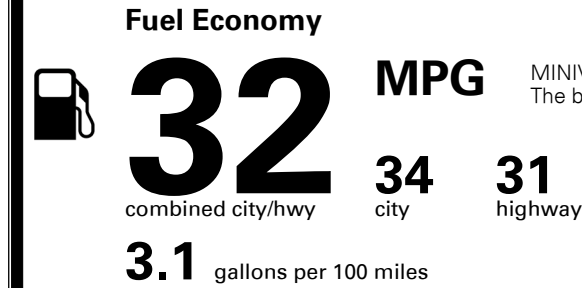

## EPA DOT Fuel Economy and Environment

Gasoline Vehicle

MINIVANS range from 20 to 83 MPG. The best vehicle rates 146 MPGe.

**You save \$750**  
 in fuel costs over 5 years compared to the average new vehicle.