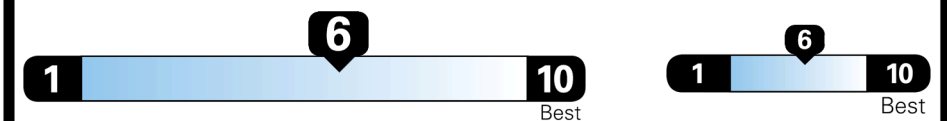

\$ 54,070.00

\$ 1,435.00

\$ 55,505.00

EPA DOT Fuel Economy and Environment

Gasoline Vehicle

You save \$750
 in fuel costs over 5 years compared to the average new vehicle.

Annual fuel cost
\$1,550

Fuel Economy & Greenhouse Gas Rating (tailpipe only) Smog Rating (tailpipe only)