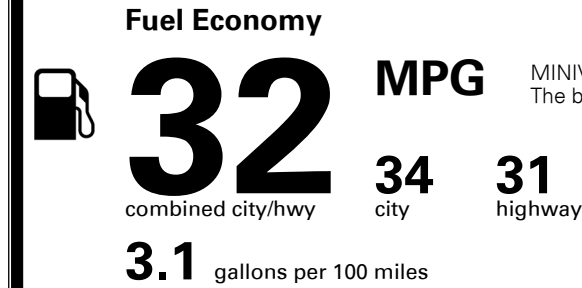

\$ 54,070.00

\$ 1,435.00

\$ 55,505.00

EPA DOT Fuel Economy and Environment

Gasoline Vehicle

You save \$750
 in fuel costs over 5 years compared to the average new vehicle.

Annual fuel cost
\$1,550

Fuel Economy & Greenhouse Gas Rating (tailpipe only) Smog Rating (tailpipe only)