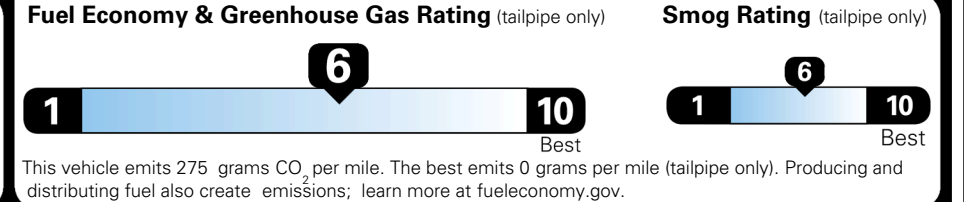

Actual results will vary for many reasons, including driving conditions and how you drive and maintain your vehicle. The average new vehicle gets 29 MPG and costs $8,500 to fuel over 5 years. Cost estimates are based on 15,000 miles per year at $ 3.30 per gallon. MPGe is miles per gasoline gallon equivalent. Vehicle emissions are a significant cause of climate change and smog.

fueleconomy.gov

Calculate personalized estimates and compare vehicles

GOVERNMENT 5-STAR SAFETY RATINGS

Overall Vehicle Score	Not Rated
Based on the combined rating of frontal, side and rollover. Should ONLY be compared to other vehicles of similar size and weight.	
Frontal	Driver ★ ★ ★ ★ ★
Crash	Passenger ★ ★ ★ ★
Based on the risk of injury in a frontal impact. Should ONLY be compared to other vehicles of similar size and weight.	
Side	Front seat Not Rated
Crash	Rear seat Not Rated
Star ratings based on the risk of injury in a side impact.	
Rollover	★ ★ ★ ★
Star ratings based on the risk of rollover in a single-vehicle crash.	

Star ratings range from 1 to 5 stars (★★★★★) with 5 being the highest. Source: National Highway Traffic Safety Administration (NHTSA). www.safercar.gov or 1-888-327-4236

Manufacturer's suggested retail price includes Manufacturer's recommended pre-delivery service. License and title fees, state and local taxes and other dealer installed options and accessories are not included in the manufacturer's suggested retail price.

PARTS CONTENT INFORMATION

FOR VEHICLES IN THIS CAR LINE U.S./CANADIAN PARTS CONTENT: 2 %

MAJOR SOURCES OF FOREIGN PARTS: KOREA: 90%

NOTE: PARTS CONTENT DOES NOT INCLUDE FINAL ASSEMBLY, DISTRIBUTION, OR OTHER NON-PARTS COSTS.

FOR THIS VEHICLE FINAL ASSEMBLY POINT: GWANGMYEONG, KOREA

COUNTRY OF ORIGIN ENGINE (MOTOR): KOREA

TRANSMISSION: KOREA