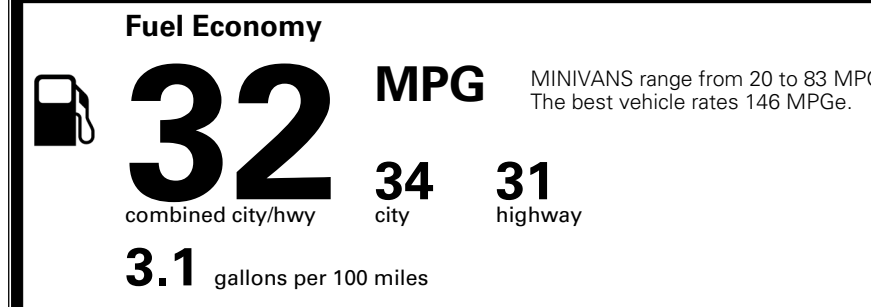

## EPA DOT Fuel Economy and Environment

Gasoline Vehicle

**You save \$750**  
 in fuel costs over 5 years compared to the average new vehicle.

**Annual fuel cost \$1,550**

Actual results will vary for many reasons, including driving conditions and how you drive and maintain your vehicle. The average new vehicle gets 29 MPG and costs \$8,500 to fuel over 5 years. Cost estimates are based on 15,000 miles per year at \$ 3.30 per gallon. MPGe is miles per gasoline gallon equivalent. Vehicle emissions are a significant cause of climate change and smog.