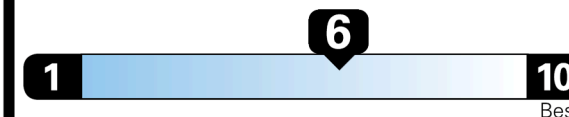

Fuel Economy & Greenhouse Gas Rating (tailpipe only)